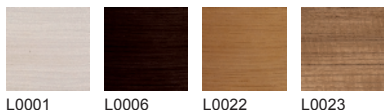

Saya

Design by Lievore Altherr Molina, 2012

Art. 3700

Chair with oak veneer four-leg base, available in 4 finishes. Optional glides with felt for wooden floors are included.

Dimensions *

* File CAD 2D - 3D available for download at www.arper.com

Frame Base

Shell

arper

www.arper.com

info@arper.com