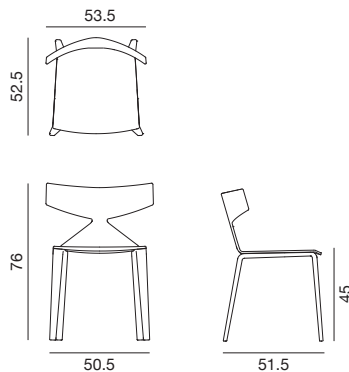

Saya

Design by Lievore Altherr Molina, 2012

Art. 3700

Chair with oak veneer four-leg base, available in 4 finishes. Optional glides with felt for wooden floors are included.

Dimensions *

* File CAD 2D - 3D available for download at www.arper.com