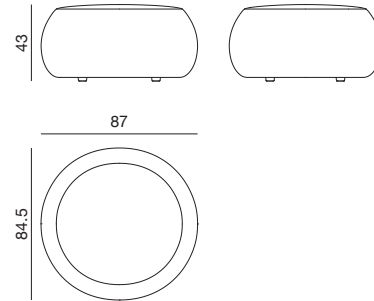

Dimensions *

* File CAD 2D - 3D available for download at www.arper.com

arper

www.arper.com

info@arper.com