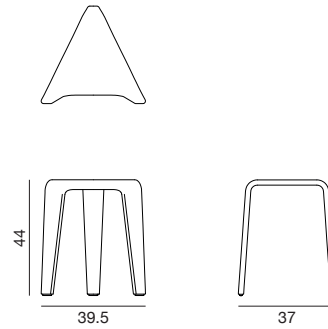

Ply

Design by Lievore Altherr Molina, 2013

Art. 3800

Low table with oak veneer three-leg base, available in natural oak and black finishes. It is provided with glides with felt insert for wood floors. Height 44 cm.

Dimensions *

* File CAD 2D - 3D available for download at www.arper.com

Frame Base

L0006

L0022

Shell

arper

www.arper.com

info@arper.com

Ply

Design by Lievore Altherr Molina, 2013

SHIPMENT DETAILS

Art.3800

1 pz = 1  - kg 3/ m³ 0,072

TECHNICAL SPECIFICATIONS

arper