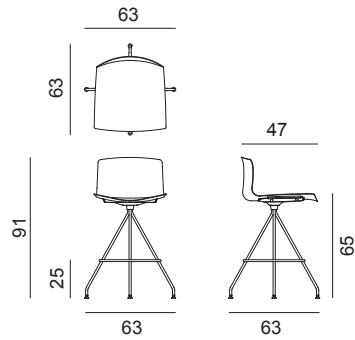

Dimensions *