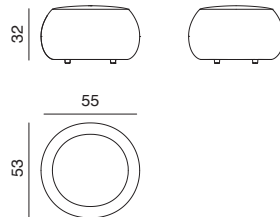

Pix

Design by Ichiro Iwasaki, 2014

Art. 3011

One seat low ottoman. Upholstery in leather, coated fabric, fabric or customer's own material. Available in outdoor version thanks to a water-repellent inner lining in coated polyester. Fitted with glides. 55 cm diameter and 32 cm height.

Dimensions *

* File CAD 2D - 3D available for download at www.arper.com

arper

www.arper.com

info@arper.com

Pix

Design by Ichiro Iwasaki, 2014

SHIPMENT DETAILS