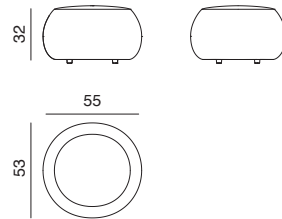

Pix

Design by Ichiro Iwasaki, 2019

Art. 3026

One seat low ottoman. Upholstery in leather, coated fabric, fabric or customer's own material. Available in outdoor version thanks to a water-repellent inner lining in coated polyester. Fitted with glides. 55 cm diameter and 32 cm height.

Dimensions *

* File CAD 2D - 3D available for download at www.arper.com

arper

info@arper.com

www.arper.com

Pix

Design by Ichiro Iwasaki, 2019

Accessories:

Replacement cover set Art.
3014

SHIPMENT DETAILS

Art.3026

1 pz = 1  - kg 5,3/ m³ 0,121

1 pz = 1  - kg 5,5/ m³

TECHNICAL SPECIFICATIONS

Art.3026

H 140 cm. COM Meterage m 1.1