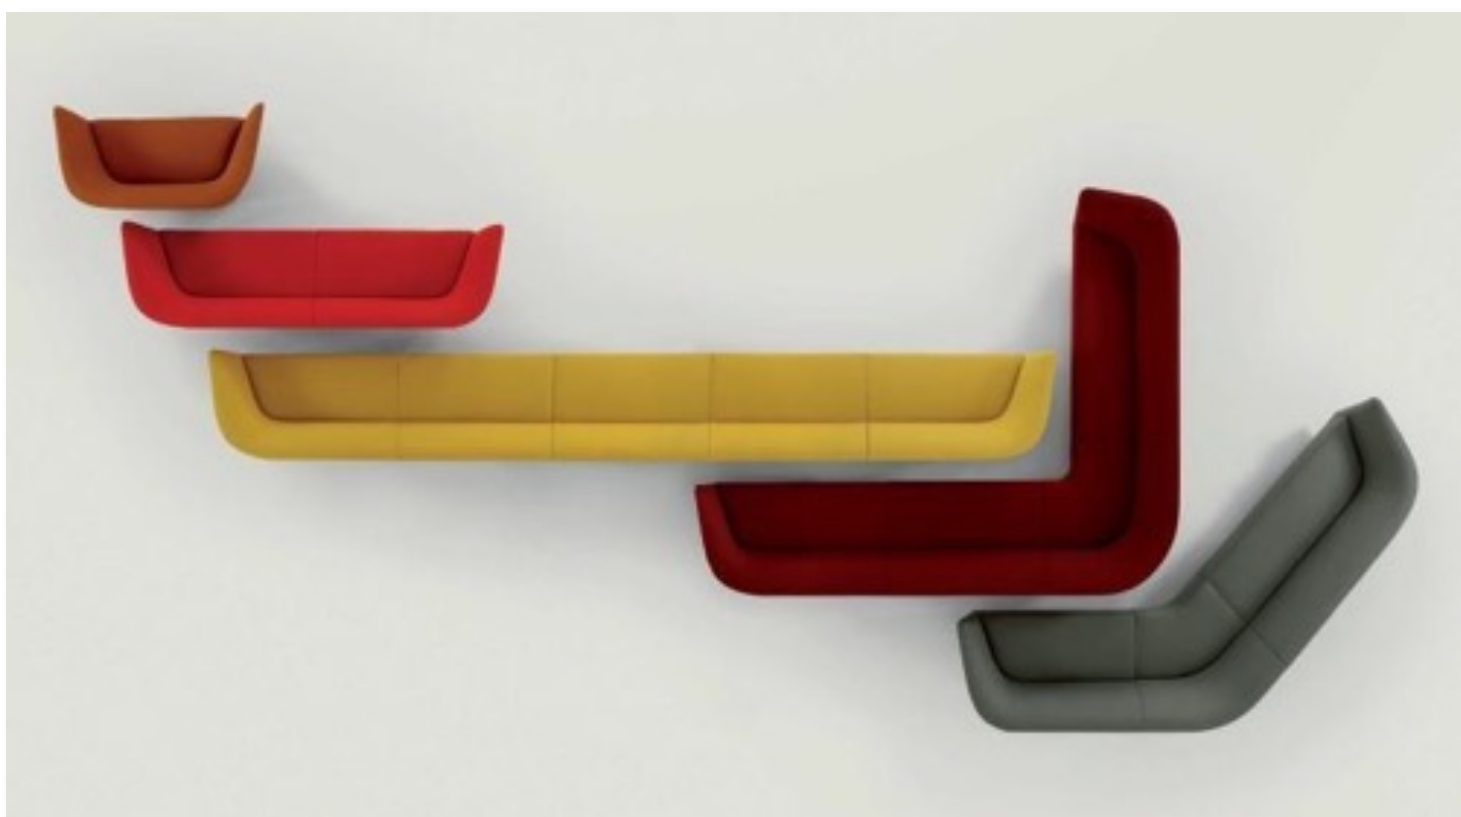

SIDE & STACKING
CHAIRS

STOOLS

SOFAS &
LOUNGE

TABLES

OFFICE
CHAIRS

PANELS

ACCESSORIES

ADELL

ARCOS

CATIFA 80

COLINA

KIIK

LEAF

LOOP

PIX

SAARI

STEEVE

List Prices

2-Seat sofa starts at $4,450

3-Seat sofa starts at $5,514

Materials & Options

Upholstered sofa group with stainless steel, polished aluminum or powdercoated feet.

Base Finish

LU1

S03

V39 - matt

Upholstery

*see [upholstery options here](#)

Article #

2-Seat Sofa	2800
3-Seat Sofa	2801
Loose Pillow (20 1/2" x 18 1/8")	2828
Loose Pillow (20 1/2" x 14 1/8")	2829
61" Left / Right End	2802/2803
74" Left / Right End	2804/2805
51 5/8" Straight Unit	2806
77 1/8" Straight Unit	2807
30° Corner Unit	2820
45° Corner Unit	2809
90° Corner Unit	2808