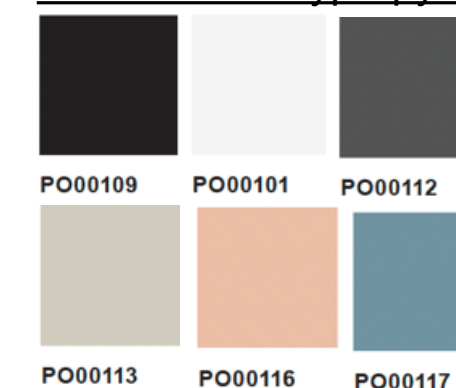

Monocolor Polypropylene Shell