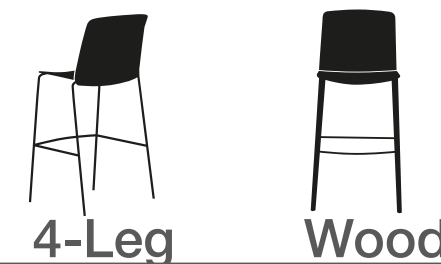

Materials & Options

Mixed material stools available with seat options in poly, wood or upholstery, and back options in poly or upholstery. Base styles: 4-leg and wood.