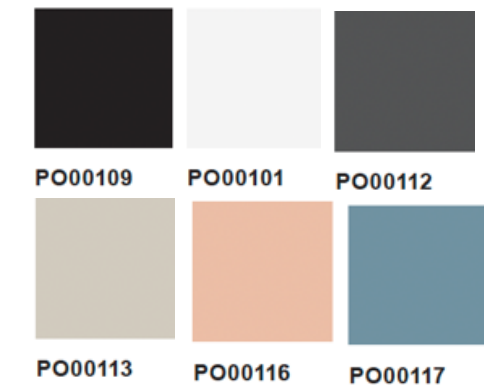

Monocolor Polypropylene Shell