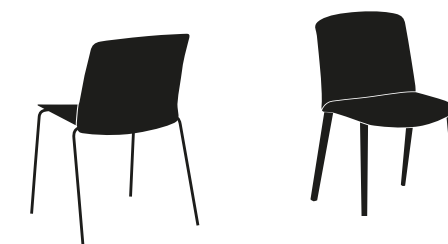

LEAF

MIXU

STACY

List Prices

Poly seat & back starts at \$549  
 Wood seat/poly back starts at \$718  
 Upholstered seat/poly back starts at \$747  
 Upholstered seat & back starts at \$981

Materials & Options

Mixed material chair available with seat options in poly, wood or upholstery, and back options in poly or upholstery. Base styles: 4-leg and wood.

<u>Article #</u>	<u>4-Leg</u>	<u>Wood</u>
Poly Seat & Back	5800	5805
Wood Seat/Poly Back	5801	5806
Upholstered Seat/Poly Back	5802	5807
Upholstered Seat & Back	5803/5804	5808/5809