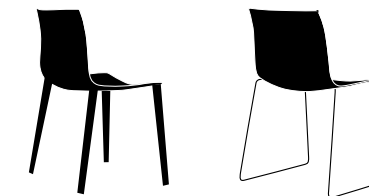

Poly starts at \$315  
 Front cover starts at \$810  
 Seat Pad starts at \$581  
 Wood starts at \$904  
 Fully upholstered starts at \$896

Materials & Options

Wood or plastic shells available non-upholstered, w/front cover, seat pad or fully upholstered. (Front cover only on monocolour). Base styles: 4-leg and sled.