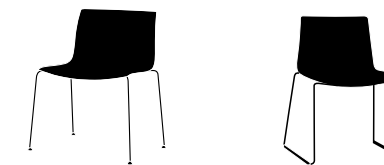

Materials & Options

Plastic shells available non-upholstered, w/front cover, or fully upholstered. Base styles: 4-leg and sled.

Polypropylene Shell

PO00401 PO00409 PO00412

\*see upholstery options [here](#)

4-Leg / Sled Base

CRO

Article #	4-Leg	Sled
Poly Shell	0201	2074
Poly Shell, Front Cover	2040	2076
Fully Upholstered	0203	2075

Also available:

- Trolley Art. 0760
- "BV" Metal armrests or "CI" upholstered armrests
- Stacking pad Art. 0228
- Cushion Art. 0261
- Set of felt glides (white or black) Art. 2015 for 4-leg bases