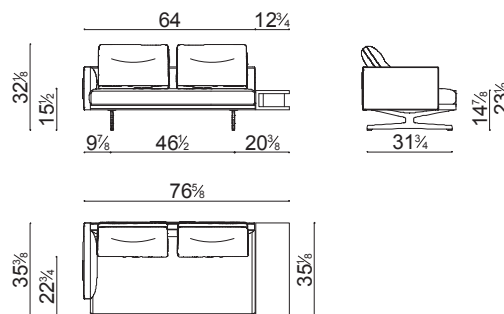

Dimensions *

* File CAD 2D - 3D available for download at www.arper.com

Frame Base

V44
matt

Wood

L0006

L0022

L0028