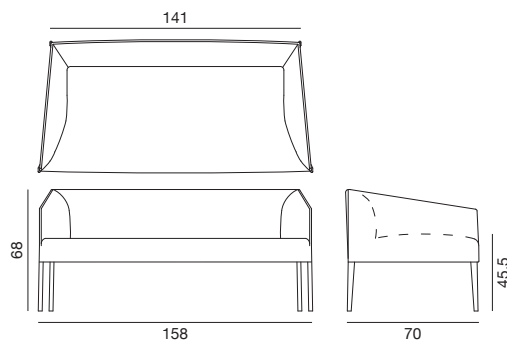

Dimensions *

* File CAD 2D - 3D available for download at www.arper.com

Frame Base