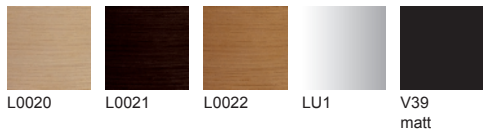

arper

www.arper.com

info@arper.com