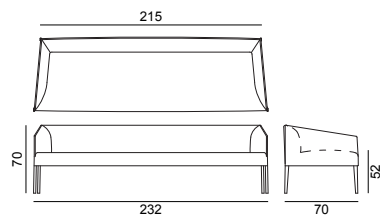

Dimensions *