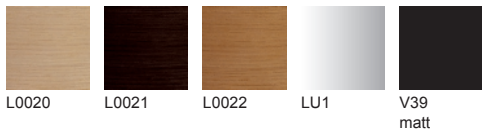

* File CAD 2D - 3D available for download at www.arper.com

Frame Base