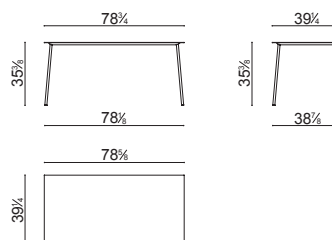

Onemm

Design by Peter Kunz, 2022

Art. 7107 78 5/8 x 39 1/4"

H. 35 3/8" table with a 4-leg base made of metal with an oak-effect reconstituted wood veneer.
Rectangular top made of folded and powdercoated steel sheet (1/8" thick), available in three sizes.
The base and top finishes can be freely combined.

Dimensions *

* File CAD 2D - 3D available for download at www.arper.com

arper

SHIPMENT DETAILS

RESISTANCE TEST

Frame Base

L0022

L0006

Top

V24
matt

V25
matt

V61
matt