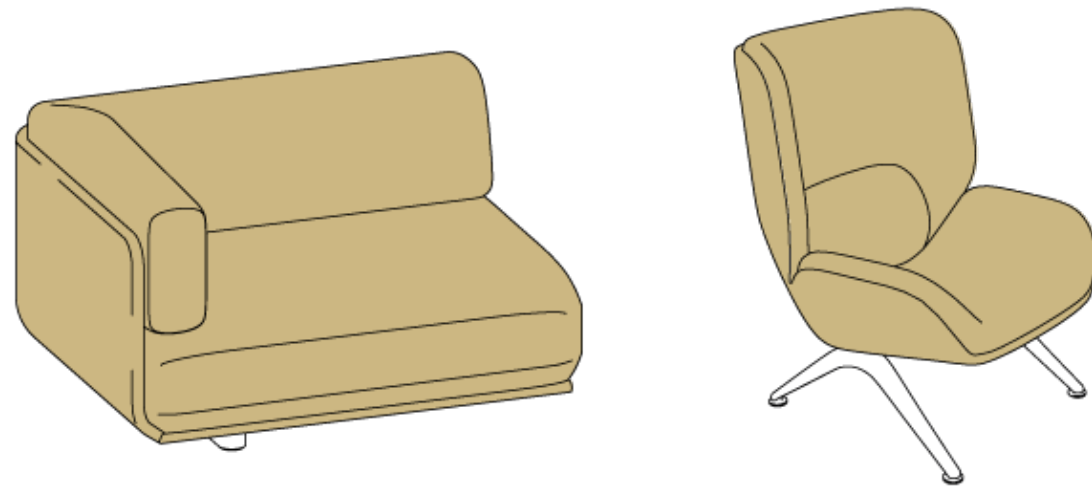

UPHOLSTERED
COMBINATIONS &
COLOR MATCHING
SHAAAL – LEPAL

arper

LEGENDA

arper

Legenda

MONOMATERIAL

(same material for the external panel,
seat cushion and back/armrest cushion)

All upholstery in the price list

BI-MATERIAL

(different materials between external panel,
seat cushion and back/armrest cushion)

Locked combinations

Divina 3 (Kvadrat) + Vidar 4 (Kvadrat)
Elmosoft (Elmo) + Vidar 4 (Kvadrat)
Synergy (Camira) + Main Line Flax (Camira)
Valencia (Spradling) + Fabthirty (Rubelli)
Pelle Fiore (Arper) + Fiord 2 (Kvadrat)