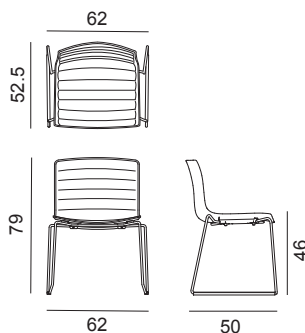

Catifa 53

Design by Lievore Altherr Molina, 2001

Art. 2075

Chair with chromed or powdercoated steel sled base and shell upholstered in leather, coated fabric, fabric or customer's material. Line detail stitching. Optional glides with felt for wooden floors are available upon request. Steel armrests, also upholstered, are available upon request.

Dimensions *

* File CAD 2D - 3D available for download at www.arper.com

Frame Base

CRO

V12
matt

V39
matt

Shell

- with stacking pad, without tools up to 8 units
- with stacking pad, with trolley up to 8 units
- with link: with stacking pad, without tools up to 8 units
- with link: with stacking pad, with trolley up to 8 units

- leather / coated fabric: with stacking pad, without tools up to 5 units
- leather / coated fabric: with stacking pad, with trolley up to 5 units
- leather / coated fabric with link: with stacking pad, without tools up to 5 units
- leather / coated fabric with link: with stacking pad, with trolley up to 5 units