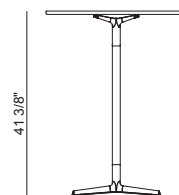

Fred

Design by Jean-Marie Massaud, 2007

Art. 0979 MDF MD \varnothing 25 5/8"

Table with four-star base in polished or powder-coated aluminium and top in white, embossed MDF (Thick 3/4"), available in different shapes and sizes (square, round). Height 41 3/8".

Top shape edge

Dimensions *

* File CAD 2D - 3D available for download at www.arper.com

cm. 50 x 50
19 5/8" x 19 5/8"

SHIPMENT DETAILS

Art. 0979 1 pz = 2  - lb 32,12/ ft³ 16,309

arper

Frame Base