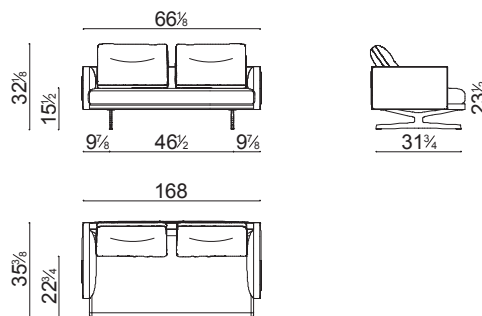

Dimensions *

* File CAD 2D - 3D available for download at www.arper.com

Frame Base

V44
matt

arper

www.arper.com

info@arper.com