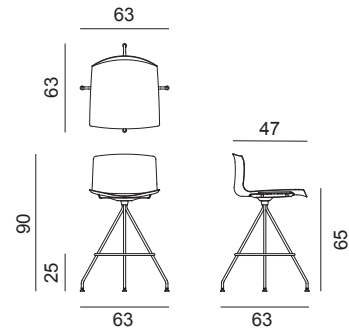

Catifa 46 Counter Stool

Design by Lievore Altherr Molina, 2004

Art. 0492

Low stool on swivelling, chromed steel base. Low backrest oak-effect reconstituted veneer shell available in three finishes (natural oak, bleached oak, wengé). Seat height 65 cm. Backrest height 90 cm.

Dimensions *

* File CAD 2D - 3D available for download at www.arper.com

Frame Base

CRO

Shell

Wood

L0020

L0021

Set of glides Art. 2015

SHIPMENT DETAILS

Art.0492

1 pz = 2  - kg 12,46/ m³ 0,237

4 pz = 5  - kg 47,06/ m³ 0,72

RESISTANCE TEST

- TUV GS (EN16139)

ENVIRONMENTAL CERTIFICATIONS