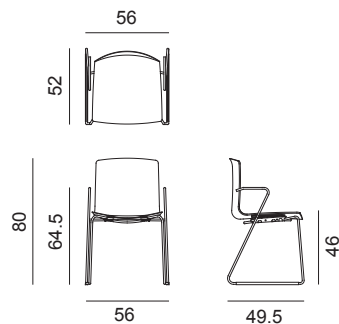

Catifa 46

Design by Lievore Altherr Molina, 2012

Art. 0454

Chair with chromed steel sled base, fitted with armrests. Polypropylene shell with cushion upholstered in fabric, leather, coated fabric or customer's own material applied to the seat surface. Optional glides with felt for wooden floors are available upon request.

Dimensions *

* File CAD 2D - 3D available for download at www.arper.com

Frame Base

CRO

Shell

Polypropylene

PO00204 PO00205 PO00209 PO00212 PO00213 PO00214 PO00215 PO00216 PO00217 PO00218

- with stacking pad, without tools up to 8 units
- with stacking pad, with trolley up to 8 units
- with link: with stacking pad, without tools up to 8 units
- with link: with stacking pad, with trolley up to 8 units

- leather / coated fabric: with stacking pad, without tools up to 5 units
- leather / coated fabric: with stacking pad, with trolley up to 5 units
- leather / coated fabric with link: with stacking pad, without tools up to 5 units
- leather / coated fabric with link: with stacking pad, with trolley up to 5 units