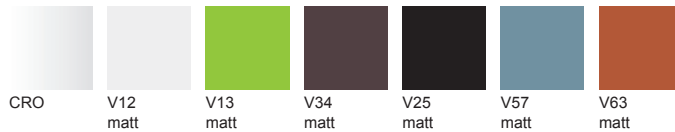

Frame Base

Shell

arper

www.arper.com

info@arper.com