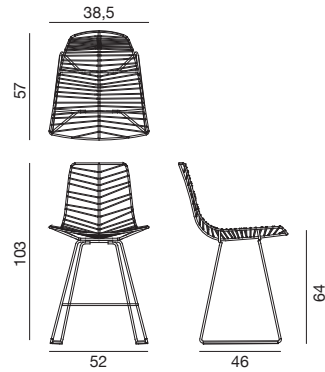

Leaf Counter Stool

Design by Lievore Altherr, 2017

Art. 1817 6605

Chair on sled base with armrests in chromed or powder-coated steel. Backrest and seat upholstery available in fabric, leather, coated fabric, or customer's fabric. The polypropylene armrest pad is available in 5 colours. Stackability: up to 25 items by using the dedicated trolley.

Dimensions *

* File CAD 2D - 3D available for download at www.arper.com

Frame Base

Shell

arper

www.arper.com

info@arper.com

Leaf Counter Stool

Design by Lievore Altherr Molina, 2017

Accessories:

Cushion - Outdoor Art. 1807

SHIPMENT DETAILS

Art.1817

1 pz = 1  - kg 11,3/ m³ 0,422

TECHNICAL SPECIFICATIONS

RESISTANCE TEST