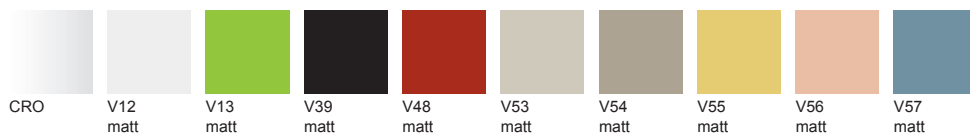

Frame Base

Shell

- with stacking pad, without tools up to 8 units
- with stacking pad, with trolley up to 8 units
- with link: with stacking pad, without tools up to 8 units
- with link: with stacking pad, with trolley up to 8 units

- leather / coated fabric: with stacking pad, without tools up to 5 units
- leather / coated fabric: with stacking pad, with trolley up to 5 units
- leather / coated fabric with link: with stacking pad, without tools up to 5 units
- leather / coated fabric with link: with stacking pad, with trolley up to 5 units

- with arms: with stacking pad, without tools non stackable.
- with arms: with stacking pad, with trolley non stackable.
- with arms with link: with stacking pad, without tools non stackable.
- with arms with link: with stacking pad, with trolley non stackable.

arper

www.arper.com

info@arper.com