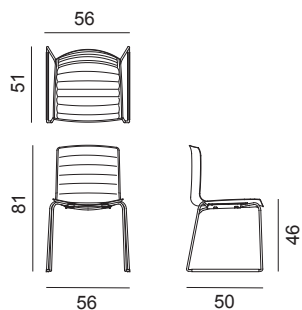

Catifa 46

Design by Lievore Altherr Molina, 2004

Art. 0280

Chair with chromed or powdercoated steel sled base and shell upholstered in leather, coated fabric, fabric or customer's own material. Line detail stitching. Optional glides with felt for wooden floors are available upon request. Steel armrests, also upholstered, are available upon request.

Dimensions *

* File CAD 2D - 3D available for download at www.arper.com

Frame Base

Shell

- with stacking pad, without tools up to 8 units
- with stacking pad, with trolley up to 8 units
- with link: with stacking pad, without tools up to 8 units
- with link: with stacking pad, with trolley up to 8 units

- leather / coated fabric: with stacking pad, without tools up to 5 units
- leather / coated fabric: with stacking pad, with trolley up to 5 units
- leather / coated fabric with link: with stacking pad, without tools up to 5 units
- leather / coated fabric with link: with stacking pad, with trolley up to 5 units