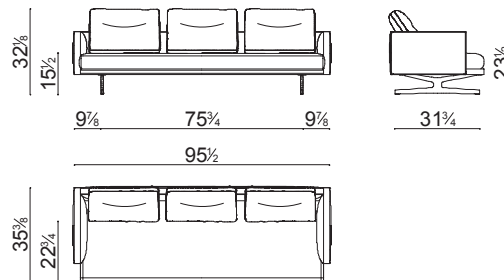

Dimensions *

* File CAD 2D - 3D available for download at www.arper.com

Frame Base

V44
matt

arper

www.arper.com

info@arper.com