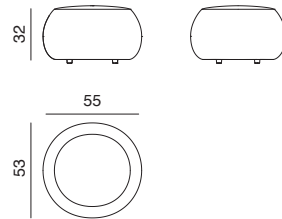

Dimensions *