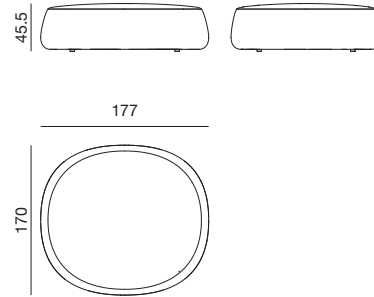

Pix

Design by Ichiro Iwasaki, 2010

Art. 3003

Five seater ottoman. Upholstery available in fabric, leather, coated fabric or customer's material. Available in outdoor version thanks to a water-repellent inner lining in coated polyester. Fitted with glides. 177 cm diameter and 45,5 cm height.

Dimensions *

* File CAD 2D - 3D available for download at www.arper.com

arper

www.arper.com

info@arper.com

Pix

Design by Ichiro Iwasaki, 2010

Accessories:

Replacement cover set Art.
3007

SHIPMENT DETAILS

Art.3003

1 pz = 1  - kg 53,84/ m³

1 pz = 1  - kg 60/ m³ 1,6

TECHNICAL SPECIFICATIONS

Art.3003

COL requirement m² 9.96