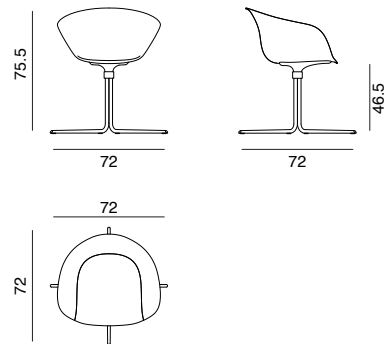

Dimensions *

* File CAD 2D - 3D available for download at www.arper.com

Frame Base

CRO

Shell

Polypropylene

PP0001 PP0004 PP0005 PP0006