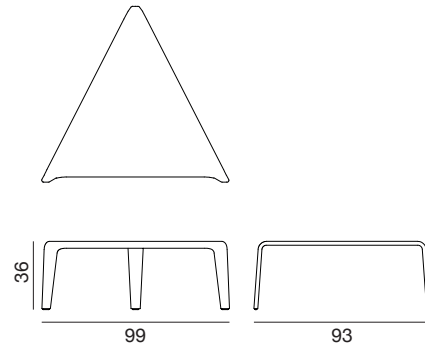

Dimensions *

* File CAD 2D - 3D available for download at www.arper.com

Frame Base

Shell

arper

www.arper.com

info@arper.com