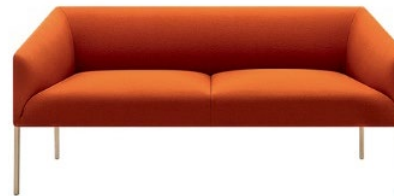

Saari 2-seat Sofa
Art. 2712
LU1 V39 L0020
¥ 508,000 (V39 LU1 Fabric Rank A)
¥ 747,000 (L0020 Fabric Rank H)