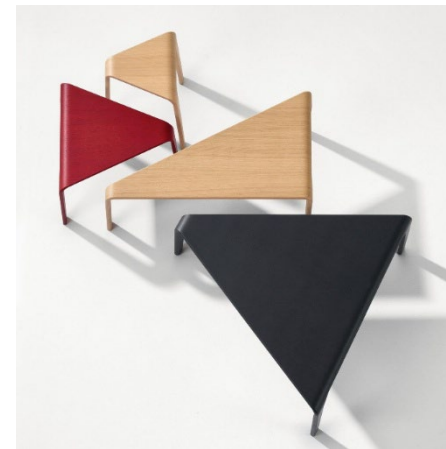

NEW

Centerbase coffee table
Ghia Art.7011
L0022
¥283,000

Coffee table
Ghia Art.7000
M08 M09
¥108,000

Low table
Ply Table Art.3853
L0006 L0022
¥118,000

Catifa 46

arper

Catifa 46

BASES options and finishes. All bases available for PLASTIC shells