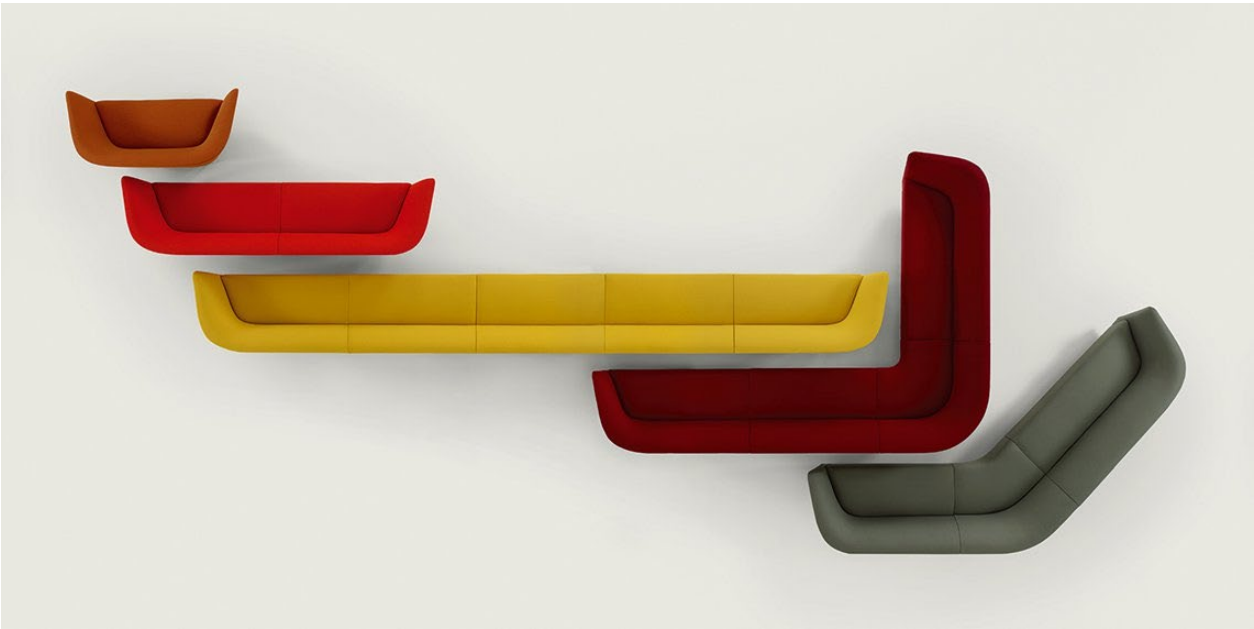

L0021

V44 matt

LOOP Modular Sofa

arper

LOOP Modular Sofa

A

ART. 2802 + ART. 2809 + ART. 2805

Loop
Art. 2802
LU1 S03 V39
¥ 522,000 (Fabric Rank A)
¥ 698,000 (Fabric Rank H)