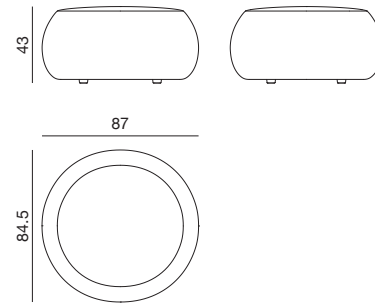

Dimensions *