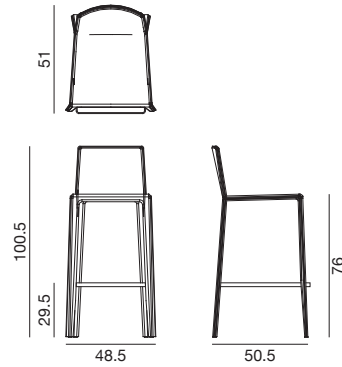

Norma Bar Stool

Design by Lievore Altherr Molina, 2005

Art. 1713

Bar stool with steel frame and upholstered legs. Polyurethane shell upholstered in hard leather without padding. Seat height 76 cm.

Dimensions *